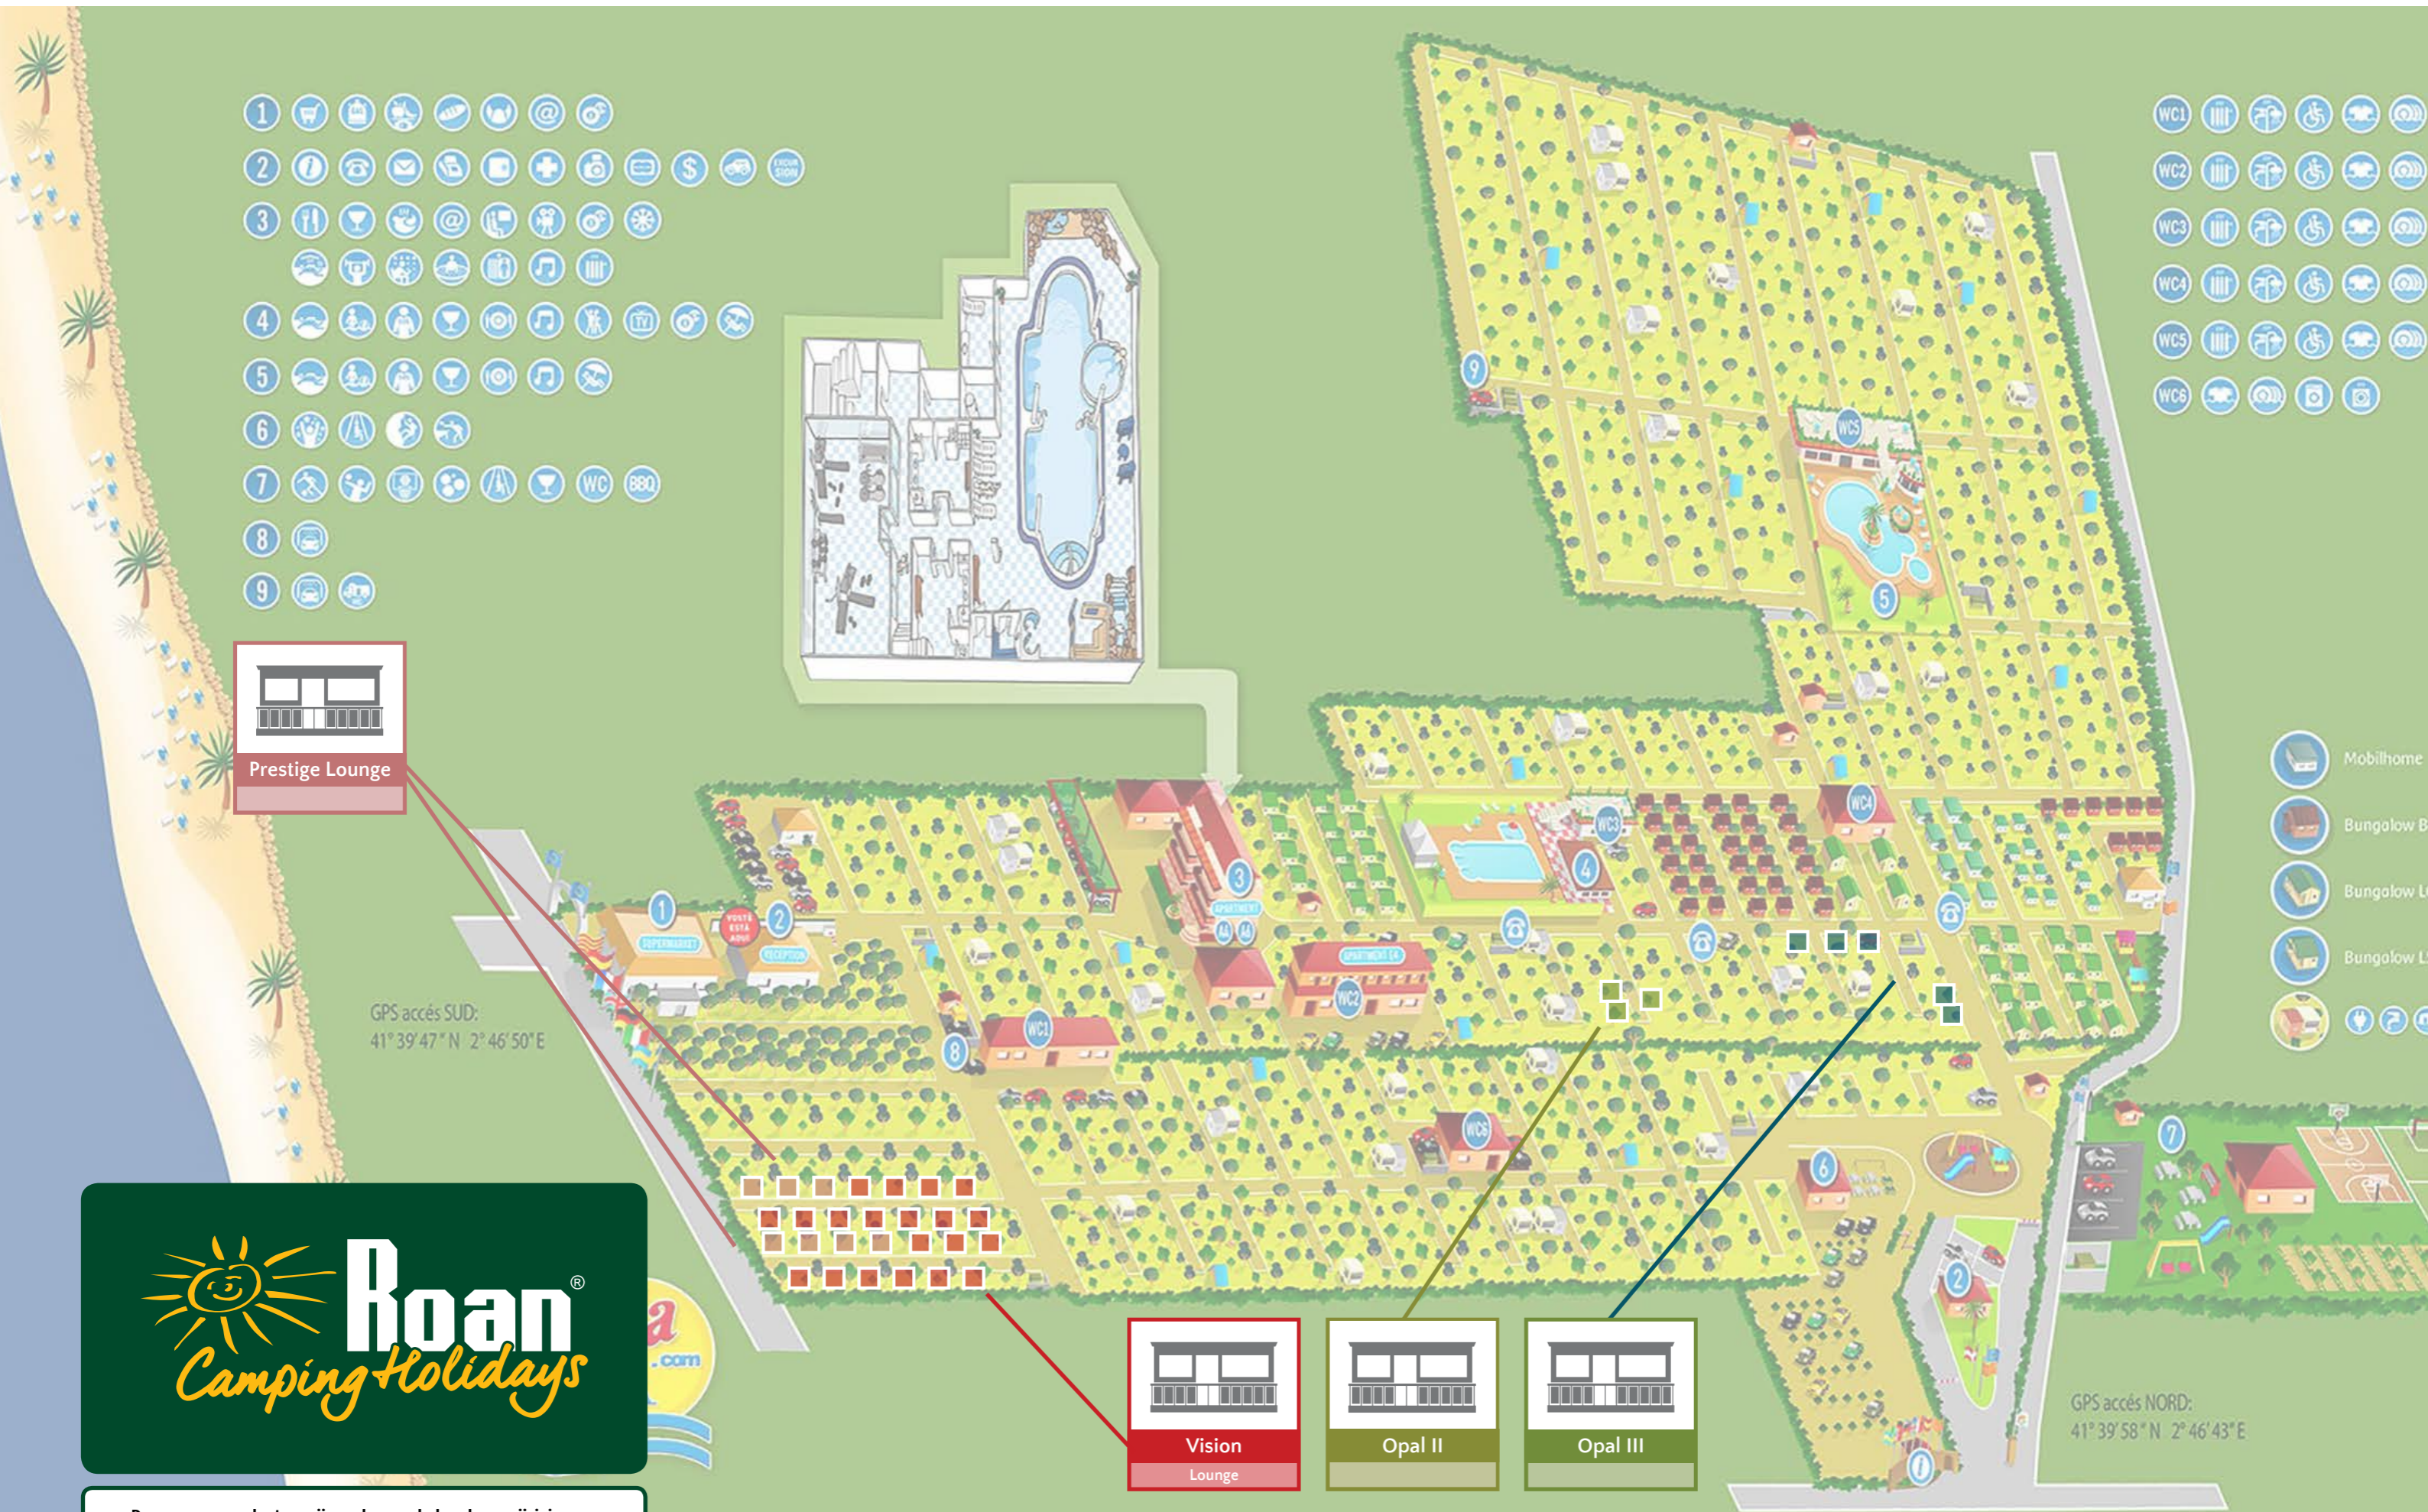

# Camping La Masia

- 1 [Icons: Shopping, Wi-Fi, Electricity, etc.]
- 2 [Icons: Phone, Mail, etc.]
- 3 [Icons: Food, Drink, etc.]
- 4 [Icons: Music, etc.]
- 5 [Icons: Music, etc.]
- 6 [Icons: Music, etc.]
- 7 [Icons: Music, etc.]
- 8 [Icons: Music, etc.]
- 9 [Icons: Music, etc.]

- WC1 [Icons: Toilet, etc.]
- WC2 [Icons: Toilet, etc.]
- WC3 [Icons: Toilet, etc.]
- WC4 [Icons: Toilet, etc.]
- WC5 [Icons: Toilet, etc.]
- WC6 [Icons: Toilet, etc.]

- Mobilhome
- Bungalow B
- Bungalow L
- Bungalow L
- Bungalow L

**Prestige Lounge**

GPS accès SUD:  
41° 39' 47" N 2° 46' 50" E

GPS accès NORD:  
41° 39' 58" N 2° 46' 43" E

**Vision Lounge**

**Opal II**

**Opal III**

De aangegeven plaatsen zijn onder voorbehoud van wijzigingen  
The pitches as indicated on this map are subject to change  
Die angegebenen Stellplätze sind unter Vorbehalt von Änderungen