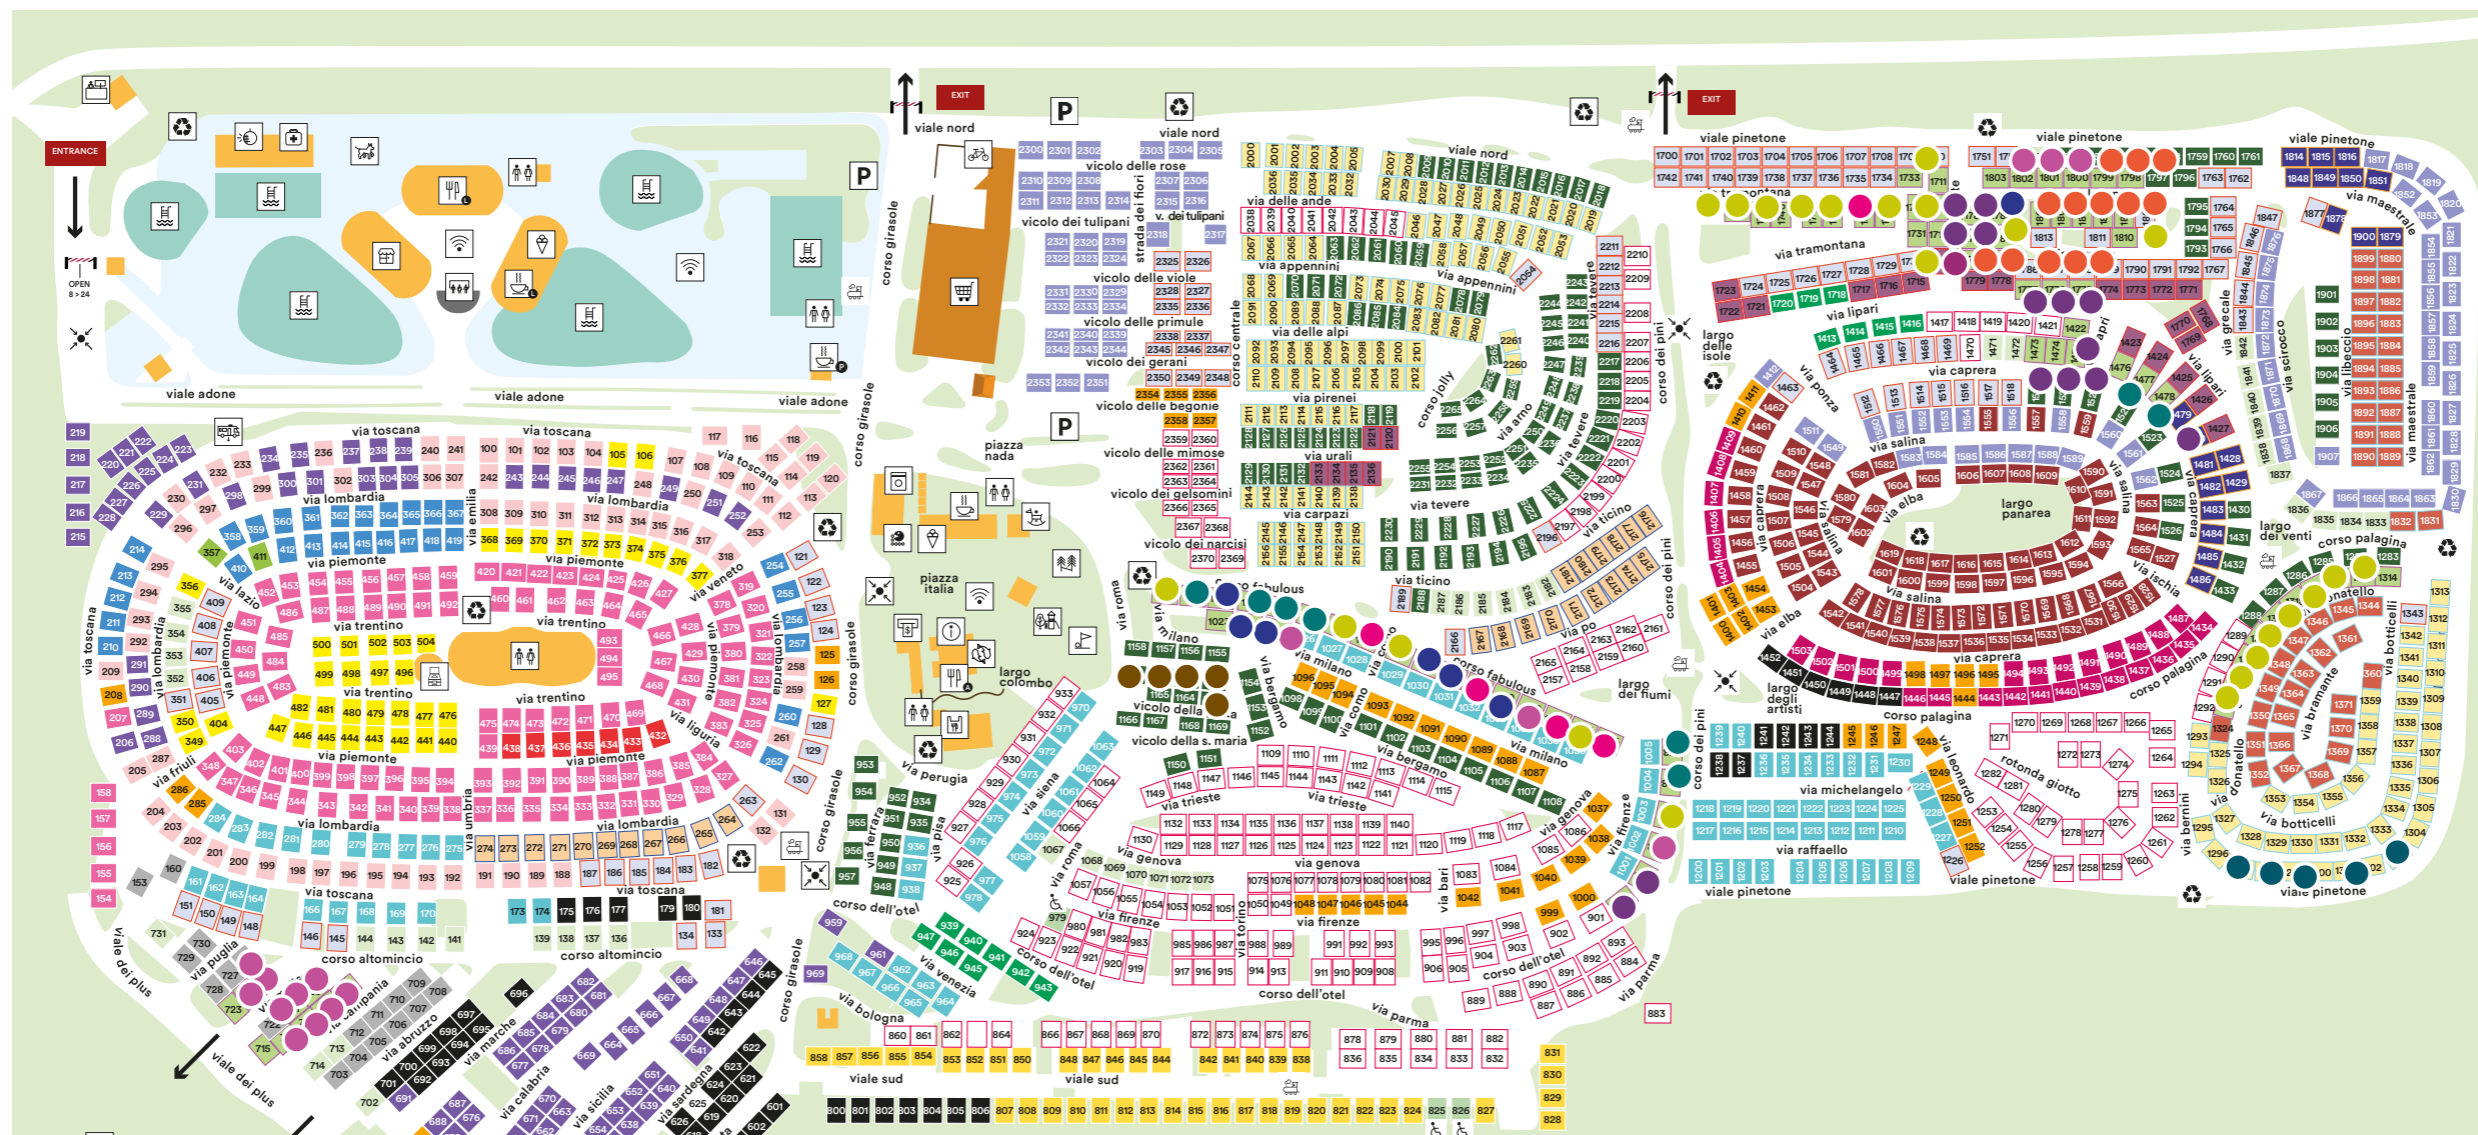

# Camping Park Albatros

## ru PARK ALBATROS village

Località Pineta di Torre Nuova, 2 - San Vincenzo - Livorno T +39 0565 701018

RECEPTION	ICE-CREAM \ GELATERIA	SHOP	HU STAY PREMIUM GREEN	HUMAN TRAVEL
INFOPPOINT	PLAYGROUND \ AREA GIOCHI	LAUNDRY	HU STAY PREMIUM PLUS	HOMAIRE
WI-FI FREE	MINI CLUB	ARENA	HU STAY SMART L	EUROCAMP
PARKING \ PARCHEGGIO	GAMES ROOM \ SALA GIOCHI	DISCO BAR	HU STAY SMART L PLUS	ROAN
TOILET	BAR ITALIA	FISH THERAPY	HU STAY SMART PLUS	ESTIVO TRAVEL
WC KIMIK	BAR LAGUNA & FAST FOOD	SWIMMING POOL \ PISCINE	HU STAY SMART XL	GEBETSROTHER
DOG AREA	POOL BAR & 120Z	MINI GOLF	HU STAY SMART	GUSTOCAMP
ATM \ BANCOMAT	RISTORANTE LAGUNA	TREE EXPERIENCE	HU STAY SMART &	HAPPYCAMP
TRAIN STATION	RISTORANTE DA ALFREDO	SPORT AREA	HU STAY EASY XL PLUS	SUNCAMP
BIKE RENTAL \ NOLEGGIO BICI	TAKE AWAY	RUBBISH COLLECTION POINTS \ RACCOLTA RIFIUTI	HU STAY EASY XL	SELECTCAMP
CAMPER SERVICE	MARKET	EMERGENCY MEETING POINT \ PUNTO DI RACCOLTA	HU GLAMP PREMIUM XL	VACANCES DIRECT
DOCTOR \ DOTTORE	HARIBO CANDY STORE		HU GLAMP PREMIUM	VENUE

Premium Plus Lounge 3x &	Comfort 2x	Supreme Lounge 3x &	Comfort Plus 3x	Comfort Plus Lounge 3x	Premium Lounge 3x &	Comfort Plus 3x &	Comfort Plus Lounge 3x &
-----------------------------	---------------	------------------------	--------------------	---------------------------	------------------------	----------------------	-----------------------------

Premium  
3x

**NO TV**

Premium  
3x &

**NO TV**

Amount of bedrooms  
 Dishwasher

De aangegeven plaatsen zijn onder voorbehoud van wijzigingen  
The pitches as indicated on this map are subject to change  
Die angegebenen Stellplätze sind unter Vorbehalt von Änderungen